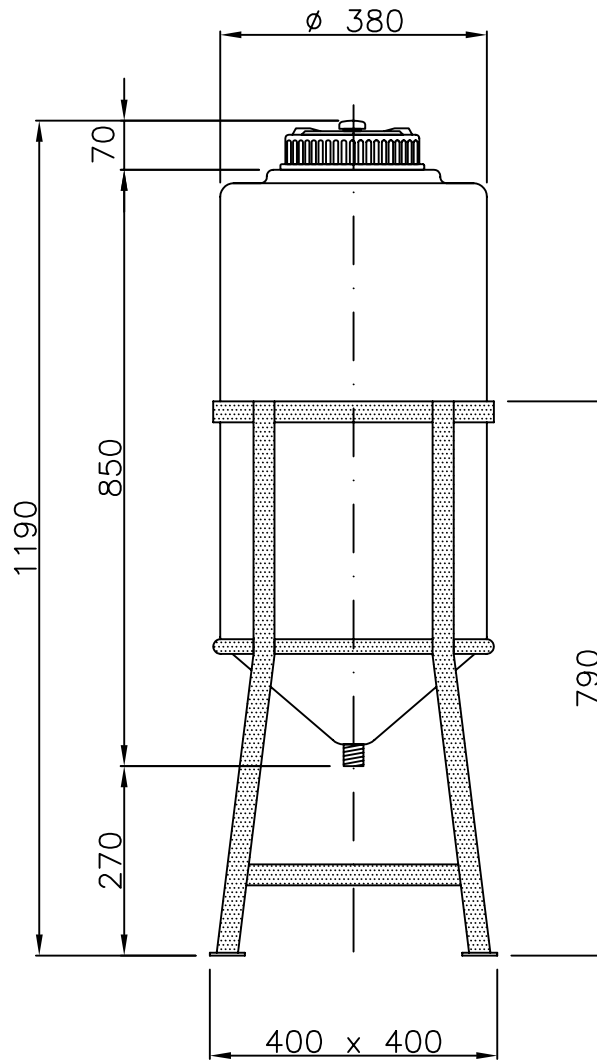

## Container 77 Liter, Typ TCC 07/L

 = 1" - 1¼" - 1½" - 2" - 2½" - 3" - 4"